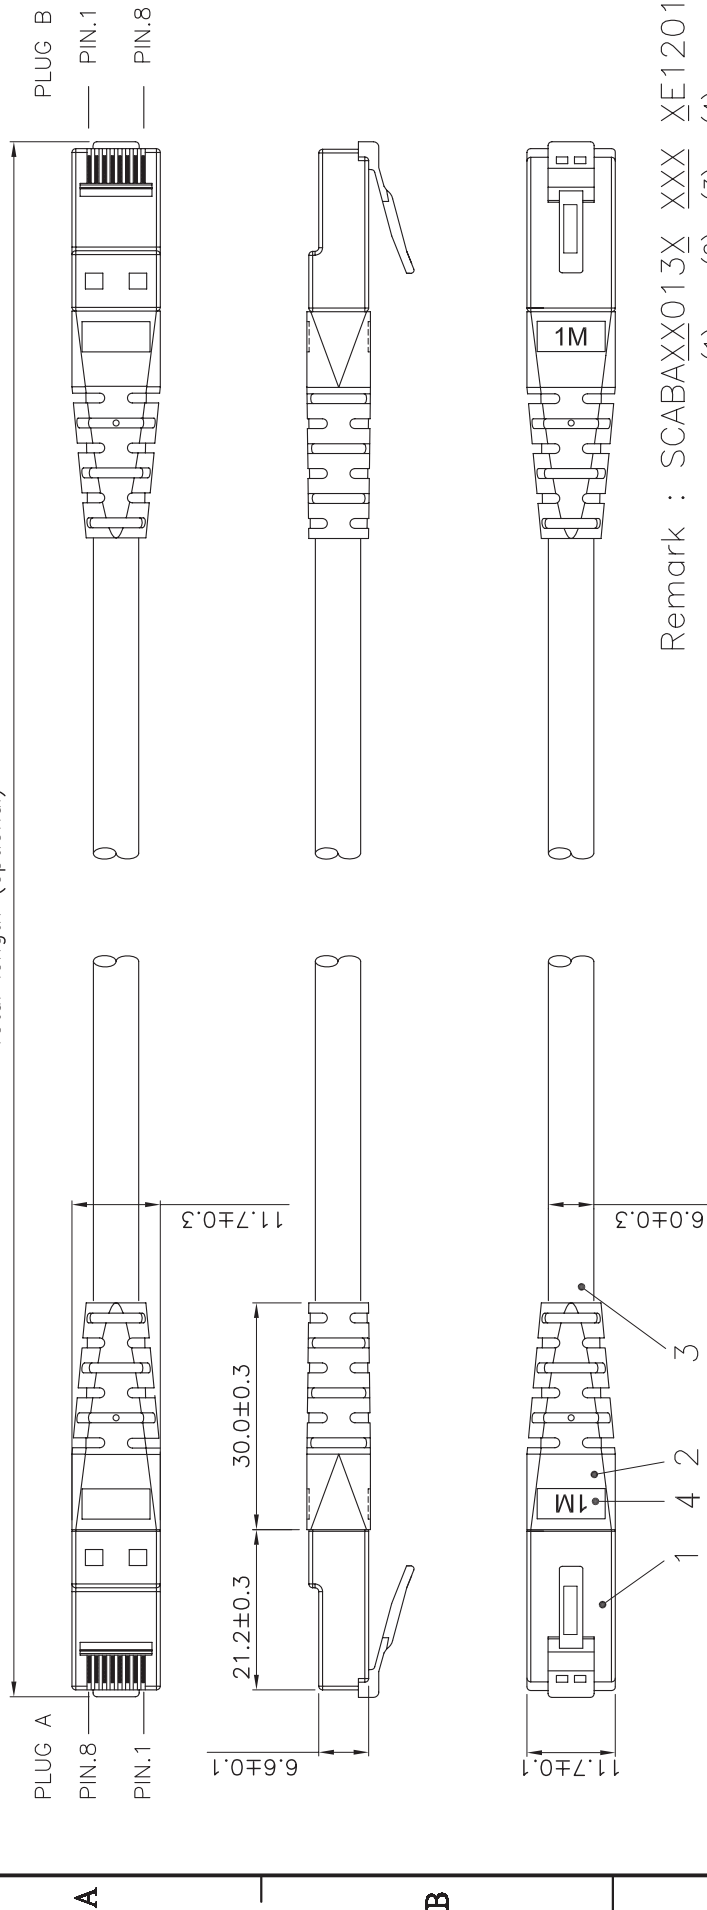

Datenblatt - Fiche technique - Data sheet

21.15.1522

ROLINE UTP-Patchkabel Kat.6, gelb, 0,5 m

Cordon ROLINE Cat.6 UTP, jaune, 0,5 m

ROLINE UTP Patch Cord, Cat.6, yellow, 0.5 m

Total length (optional)

Remark : SCABAXX013X XXX XE1201
 (1) (2) (3) (4)

- (1) XX : Jacket Color
- 01=Black(RAL9011), 02=Gray(RAL7035), 03=Red(RAL3031)
- 05=White(RAL9010), 06=Yellow(RAL1021), 07=Blue(RAL5015)
- 08=Green(RAL6029), 09=Orange(RAL2003), 10=Purple(RAL4005)
- 11=Pink(RAL4003)
- (2) X : Wiring
- 1=T568A, 2=T568B, 3=T568A & T568B combination
- (3) XXX : Length
- (4) Length Unit : 1=cm, 2=meter, 3=feet.
- (3)(4) : 0501=0.5meter(50cm), 0012=1meter, 0102=10meter
 0033=3feet, 0103=10feet

Specification :

- Material :
- 1. RJ45 Plug : (P/N : PU8850)
- 1-1. Housing : Polycarbonate, UL 94V-2, Transparent color.
- 1-2. Contact material : Phosphor Bronze with 50-60 micro-inch Nickel plated.
- 1-3. Contact finished : Min. 50 micro-inch Gold plated.
- 2. Narrow PVC Molded.
- 3. Cable : UTP UnShielded and Twisted,
 4 pair Stranded wire UL material approved.
 24 AWG conductor and PVC jacket.
- 4. length mark(latch side) : 0.3M,0.5M,0.75M,1M,1.5M,2M,3M,5M,7M,7.5M,
 10M,15M,20M,25M,30M.
- 5. Print : roline UTP PATCH CABLE 24AWG 4PR EIA/TIA-568B.2-1
 CAT.6 XXXXXXX-X

DRAWING		17.MAR.2009		Connie	
CHECK		17.MAR.2009		KLi	
APPROVAL		17.MAR.2009		Yty	
SCALE		1/1 (A4)	UNIT	mm	DES.: C6 UTP Patch Cord
GENERAL TOLERANCE OR DIMENSIONS		DATE		NAME	
X.XXX ±0.005	DRAWING NO.		ITEM NO.:		21.15.XXXX
X.XXX ±0.05	DRAWING CLASSIFICATION		DRAWING NO.		21.15.XXXX(SAT)
X.X ±0.1	SHEET		1 OF 1		A1